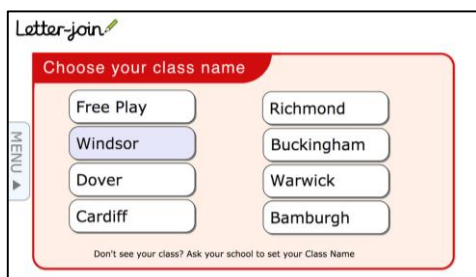

Choose a Classroom

Once logged-in, choose your child's classroom and you can use Letter-join's resources and fun activities to reinforce the handwriting we teach at school. You can trace over the letters and words and play the games on your tablet.

We are limited to the number of users who can log in to this account, so please do not share these log-in details.